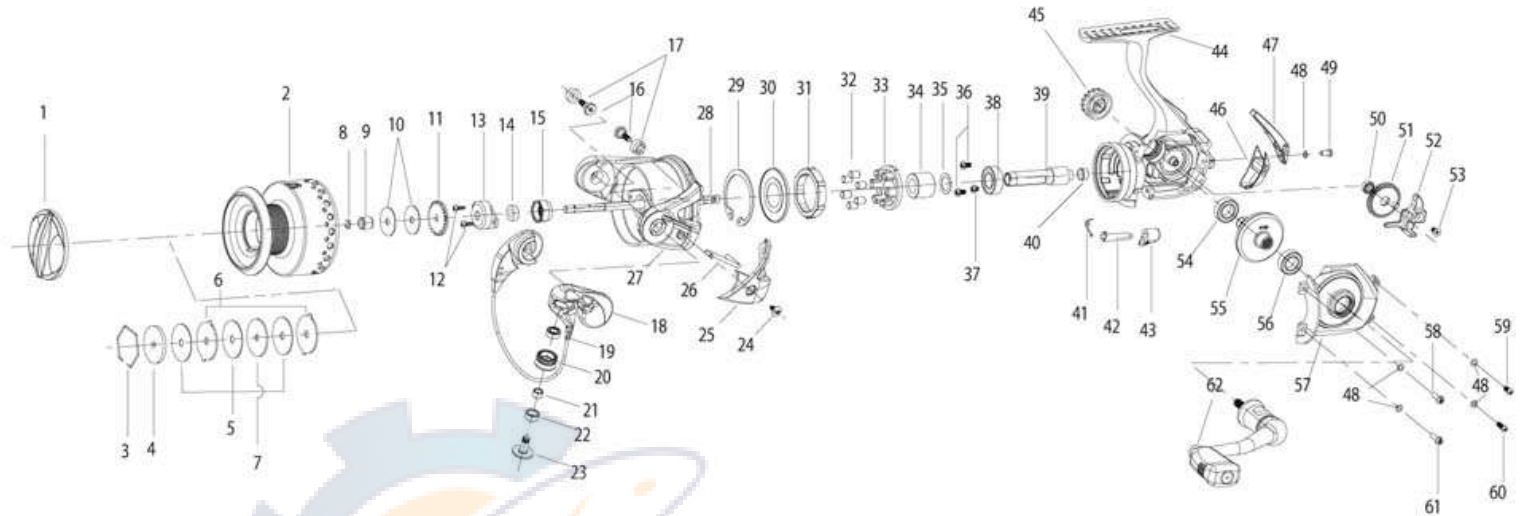

# Catalyst PTi-A Parts Diagram - CT30PTi-A / CT40PTi-A

KEY #	DESCRIPTION	Catalyst 30	Catalyst 40
1	Drag Knob Assembly	TK332-03	TK332-03
2	Spool	TK021-01	TK021-51
3	Drag Retainer	RQ038-01	RQ038-01
4	Drag Washer "D"	SQ080-01	SQ080-01
5	Drag Washer "B"	RQ033-01	RQ033-01
6	Drag Washer "A"	RQ081-01	RQ081-01
7	Drag Washer "C"	RQ080-01	RQ080-01
8	Retainer Clip	TK034-01	TK034-01
9	Spool Sleeve	TK121-01	TK121-01
9A	Spool Bearing	N/A	N/A
10	Spool Adjust Washer	RK030-01	RK030-01
11	Click Gear	RQ037-01	RQ037-01
12	Rotor Nut Lock Screw	RQ094-01	RQ094-01
13	Rotor Nut Cover	TK214-01	TK214-01
14	Main Shaft Bushing	TK213-01	TK213-01
15	Rotor Nut	TK006-01	TK006-01
16	Bail Pivot Screw	TK111-01	TK111-01
17	Bail Pivot Bushing	TK109-01	TK109-01
17A	Bail Pivot Insert	N/A	N/A
18	Bail Assembly	SK347-01	SK347-01
19	Line Roller Bearing	GH202-01	GH202-01
20	Line Roller	TK004-01	TK004-01
21	Line Roller Sleeve	TK114-01	TK114-01
22	Line Roller Bushing	TK104-01	TK104-01
23	Line Roller Screw	TK108-01	TK108-01
24	Arm Lever Cover Screw	GU077-01	GU077-01
25	Arm Lever Cover	TK087-02	TK087-02
26	Kick Lever	TK019-01	TK019-01
27	Rotor Sub-Assembly	TK209-02	TK209-02
28	Main Shaft	RQ015-01	RQ015-01
29	Clutch Retaining Ring	TK060-01	TK060-01
30	Clutch Seal Plate	TK166-01	TK166-01
31	Clutch Lock Ring	TK063-01	TK063-01